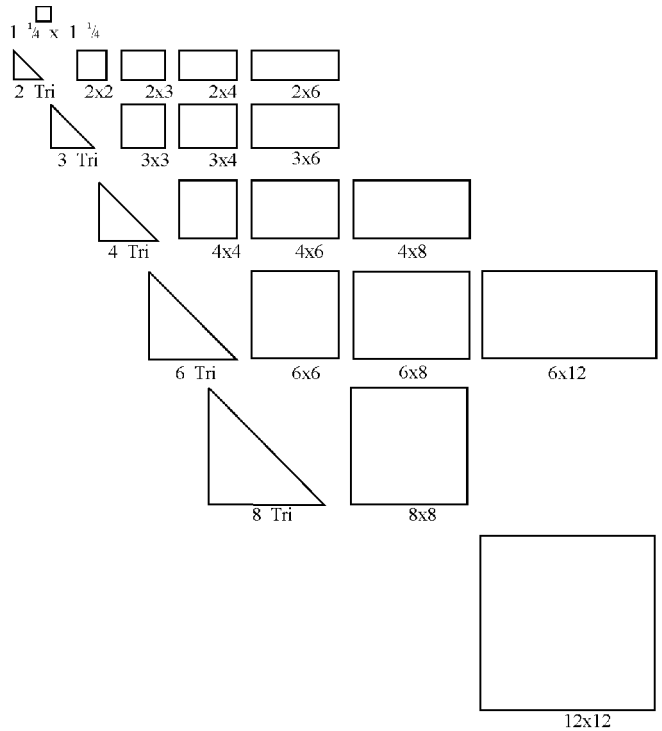

This tile is vitreous and may be used in wet or frosty applications, inside and outside.

Tile sizes: 1 1/4 x 1 1/4, 2x2, 2x3, 2x4, 2x6, 3x3, 3x4, 3x6, 4x4, 4x6, 4x8, 6x6, 6x8, 6x12, 8x8 and 12x12. Triangles are made in 2", 3", 4", 6" and 8". All tiles are custom made to order. Special sizes and shapes are possible. Please inquire.

Available Tile Sizes

2x2 Stoneware Inserts - Stained

2x2 Tub

2x2 House

2x2 Leaf

2x2 Village1

2x2 Village2

2x2 Village3